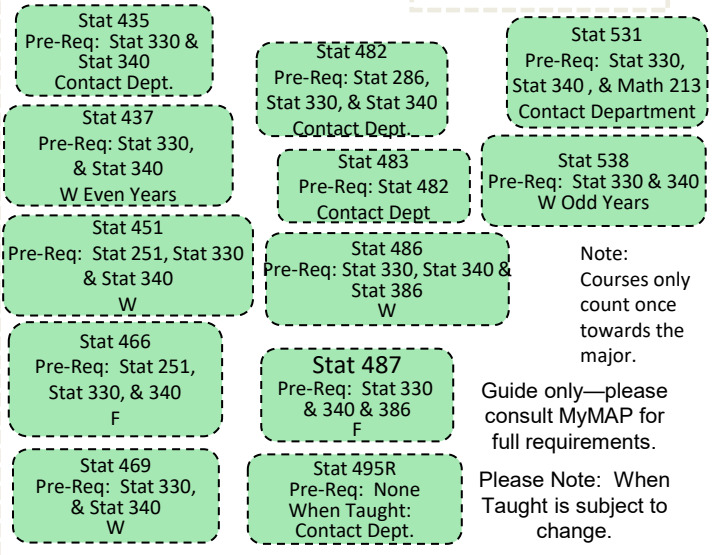

Note: No more than 3 hours of a combination of Stat 496R or Stat 497R may be counted towards requirement 7.

Minor (18 Hours)

1. Complete one of the following: Stat 121, or Stat 201.
2. Complete one of the following: CS 110, CS 111, Stat 250.
3. Complete: Stat 230
4. Complete either Stat 220 or Stat 330.
5. Complete 6 hours from the following: Stat 234, Stat 240, Stat 250, Stat 251, Stat 281, Stat 286, Stat 340, Stat 348, Stat 381, Stat 386.

F=Fall, W=Winter, Sp=Spring, Su=Summer, S-S=Spring-Summer, SS=Spring & Summer.

Three credits from the following: CS 110 (FWSp), CS 111 (FWSp), HLTH 440 (FW), IS 520 (FW), Stat 286 (Stat 250-FW)

Requirement 6
Choose 6.0 credits

Requirement 7
Choose 12.0 credits

Note: Courses only count once towards the major.

Guide only—please consult MyMAP for full requirements.

Please Note: When Taught is subject to change.

All courses listed in Requirement 6 may be used here. May not double count