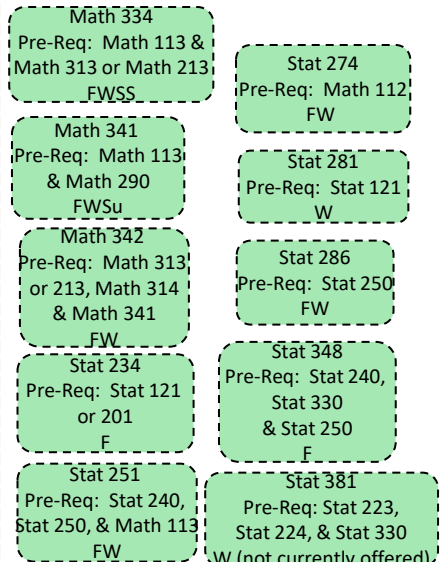

Note: No more than 3 hours of a combination of Stat 496R or Stat 497R may be counted towards requirement 7.

Minor (18 Hours)

1. Complete one of the following: Stat 121, or Stat 201.
2. Complete one of the following: CS 110, CS 111, Stat 250.
3. Complete: Stat 230
4. Complete either Stat 220 or Stat 330.
5. Complete 6 hours from the following: Stat 234, Stat 240, Stat 250, Stat 251, Stat 281, Stat 286, Stat 340, Stat 348, Stat 381, Stat 386.

F=Fall, W=Winter, Sp=Spring, Su=Summer, S-S=Spring-Summer, SS=Spring & Summer.

Three credits from the following: CS 110 (FWSp), CS 111 (FWSp), HLTH 440 (FW), IS 520 (FW), Stat 286 (Stat 250-FW)

Requirement 6
Choose 6.0 credits

Requirement 7
Choose 12.0 credits

Note: Courses only count once towards the major.

Guide only—please consult MyMAP for full requirements.

Please Note: When Taught is subject to change.

All courses listed in Requirement 6 may be used here. May not double count