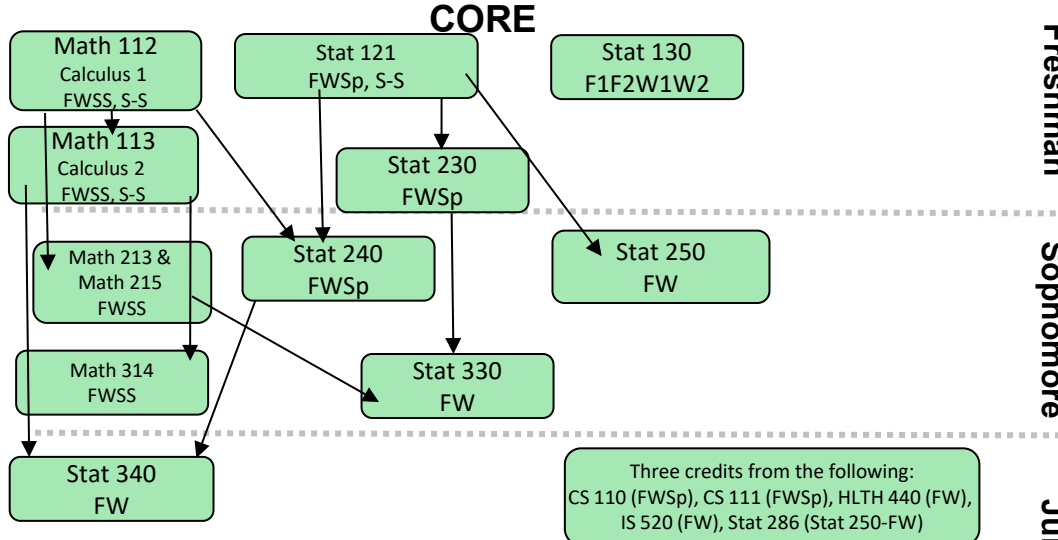

BYU Statistics: Statistical Science Emphasis

Requirements / Prerequisites

2025-2026

Academic Year

Major (55 Hours)

1. Complete the following: Stat 121 and Stat 130.
2. Complete the following courses: Stat 230, Stat 240, Stat 250, Stat 330, Stat 340, Stat 390.
3. Complete the following courses: Math 112, Math 113, Math 213, & Math 215.
4. Complete three credits of the following: CS 110, CS 111, HLTH 440, IS 520, Stat 286.
5. Complete the following course: Math 314.
6. Complete 6.0 Elective hours from the following: Stat 435, Stat 437, Stat 451, Stat 466, Stat 469, Stat 482, Stat 483, Stat 486, Stat 487, Stat 495R, Stat 531, Stat 538.
7. Complete 12.0 Elective hours from the following (courses used in requirement 6 will not double count in requirement 7): Math 334, Math 341, Math 342, Stat 234, Stat 251, Stat 274, Stat 281, Stat 286, Stat 348, Stat 381, Stat 386, Stat 395R, Stat 435, Stat 437, Stat 451, Stat 466, Stat 469, Stat 482, Stat 483, Stat 486, Stat 487, Stat 495R, Stat 496R, Stat 497R, Stat 531, Stat 538

Note: No more than 3 hours of a combination of Stat 496R or Stat 497R may be counted towards requirement 7.

Minor (18 Hours)

1. Complete one of the following: Stat 121, or Stat 201.
2. Complete one of the following: CS 110, CS 111, Stat 250.
3. Complete: Stat 230
4. Complete either Stat 220 or Stat 330.
5. Complete 6 hours from the following: Stat 234, Stat 240, Stat 250, Stat 251, Stat 281, Stat 286, Stat 340, Stat 348, Stat 381, Stat 386.

F=Fall, W=Winter, Sp=Spring, Su=Summer, S-S=Spring-Summer, SS=Spring & Summer.

Three credits from the following: CS 110 (FWSp), CS 111 (FWSp), HLTH 440 (FW), IS 520 (FW), Stat 286 (Stat 250-FW)

Requirement 6
Choose 6.0 credits

Requirement 7
Choose 12.0 credits

Note: Courses only count once towards the major.

Guide only—please consult MyMAP for full requirements.

Please Note: When Taught is subject to change.

All courses listed in Requirement 6 may be used here. May not double count