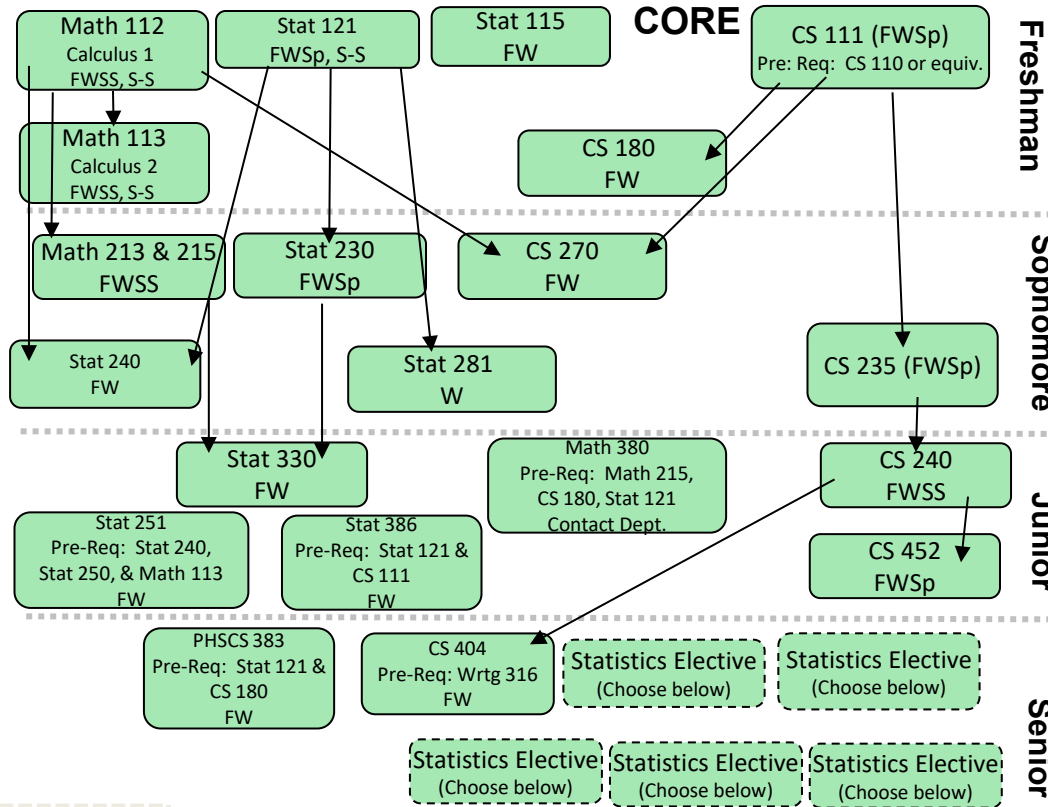

Data Science

Requirements / Prerequisites 2025-2026 Academic Year

Major (74.5 Hours)

- Complete the following four courses: CS 111, Math 112, Stat 115, Stat 121.
- Complete either CS 180 or Stat 180.
- Complete Math 113, Math 213, Math 215.
- Complete the following courses: Stat 230, Stat 240, Stat 251, Stat 330.
- Complete the following courses: CS 235, CS 240, CS 452.
- Complete the following courses: CS 270, CS 404, Math 380, PHSCS 383, Stat 281, Stat 386.
- Complete 12 hours from the following: Bio 364, CS 462, CS 473, CS 474, CS 482, CS 483, CS 575, CS 580, Econ 398, Econ 484, Econ 588, Geol 230, Geol 531, Math 404, Math 510, Math 522, PHSCS 580, Stat 250, Stat 340, Stat 348, Stat 486, Stat 496R.
- Complete 3 hours from the following: CS 473, CS 474, CS 483, CS 497R, Math 399R, Math 404, Math 522, PHSCS 492R, PHSCS 497R, Stat 486, Stat 496R, Stat 497R.

F=Fall, W=Winter,
Sp=Spring, Su=Summer,
S-S=Spring-Summer,
SS=Spring & Summer.

Guide only—please
consult MyMAP for
full requirements.

Please Note: When
Taught is subject to
change.

Note: All Courses only count once towards the major.