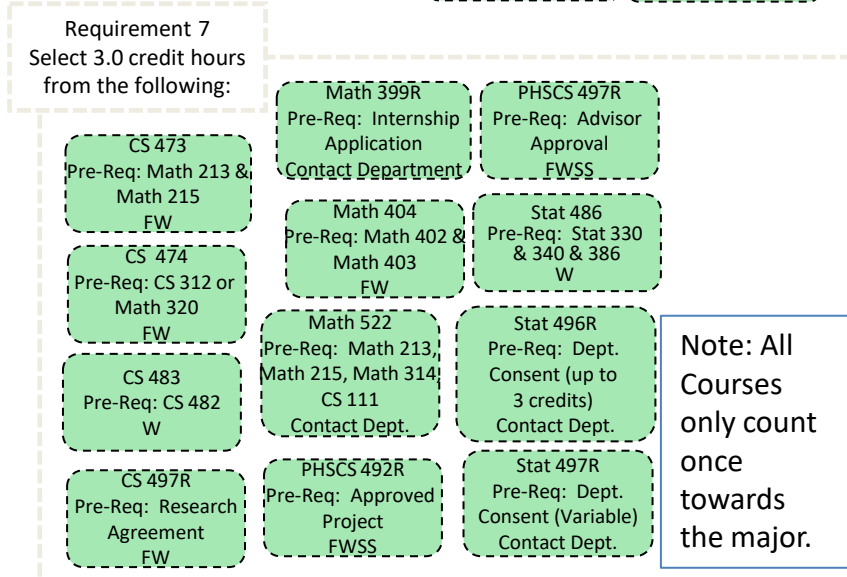

Data Science

Requirements / Prerequisites 2025-2026 Academic Year

Major (74.5 Hours)

- Complete the following four courses: CS 111, Math 112, Stat 115, Stat 121.
- Complete either CS 180 or Stat 180.
- Complete Math 113, Math 213, Math 215.
- Complete the following courses: Stat 230, Stat 240, Stat 251, Stat 330.
- Complete the following courses: CS 235, CS 240, CS 452.
- Complete the following courses: CS 270, CS 404, Math 380, PHSCS 383, Stat 281, Stat 386.
- Complete 12 hours from the following: Bio 364, CS 462, CS 473, CS 474, CS 482, CS 483, CS 575, CS 580, Econ 398, Econ 484, Econ 588, Geol 230, Geol 531, Math 404, Math 510, Math 522, PHSCS 580, Stat 250, Stat 340, Stat 348, Stat 486, Stat 496R.
- Complete 3 hours from the following: CS 473, CS 474, CS 483, CS 497R, Math 399R, Math 404, Math 522, PHSCS 492R, PHSCS 497R, Stat 486, Stat 496R, Stat 497R.

F=Fall, W=Winter,
Sp=Spring, Su=Summer,
S-S=Spring-Summer,
SS=Spring & Summer.

Guide only—please
consult MyMAP for
full requirements.

Please Note: When
Taught is subject to
change.

Note: All Courses only count once towards the major.