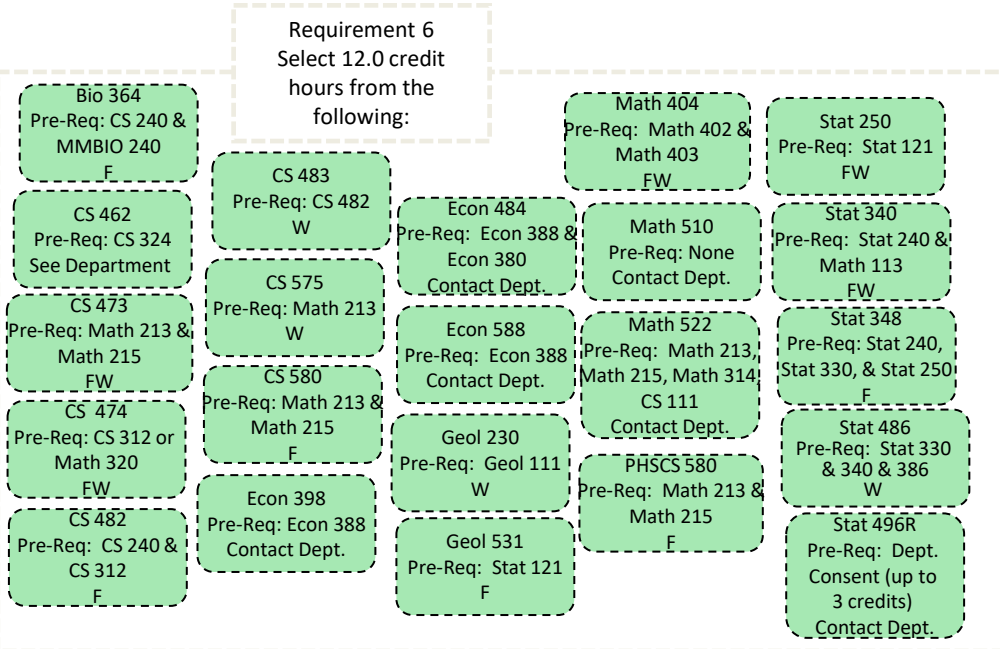

Data Science

Requirements / Prerequisites 2025-2026 Academic Year

Major (74.5 Hours)

- Complete the following four courses: CS 111, Math 112, Stat 115, Stat 121.
- Complete either CS 180 or Stat 180.
- Complete Math 113, Math 213, Math 215.
- Complete the following courses: Stat 230, Stat 240, Stat 251, Stat 330.
- Complete the following courses: CS 235, CS 240, CS 452.
- Complete the following courses: CS 270, CS 404, Math 380, PHSCS 383, Stat 281, Stat 386.
- Complete 12 hours from the following: Bio 364, CS 462, CS 473, CS 474, CS 482, CS 483, CS 575, CS 580, Econ 398, Econ 484, Econ 588, Geol 230, Geol 531, Math 404, Math 510, Math 522, PHSCS 580, Stat 250, Stat 340, Stat 348, Stat 486, Stat 496R.
- Complete 3 hours from the following: CS 473, CS 474, CS 483, CS 497R, Math 399R, Math 404, Math 522, PHSCS 492R, PHSCS 497R, Stat 486, Stat 496R, Stat 497R.

F=Fall, W=Winter,
Sp=Spring, Su=Summer,
S-S=Spring-Summer,
SS=Spring & Summer.

Guide only—please
consult MyMAP for
full requirements.

Please Note: When
Taught is subject to
change.

Note: All Courses only count once towards the major.