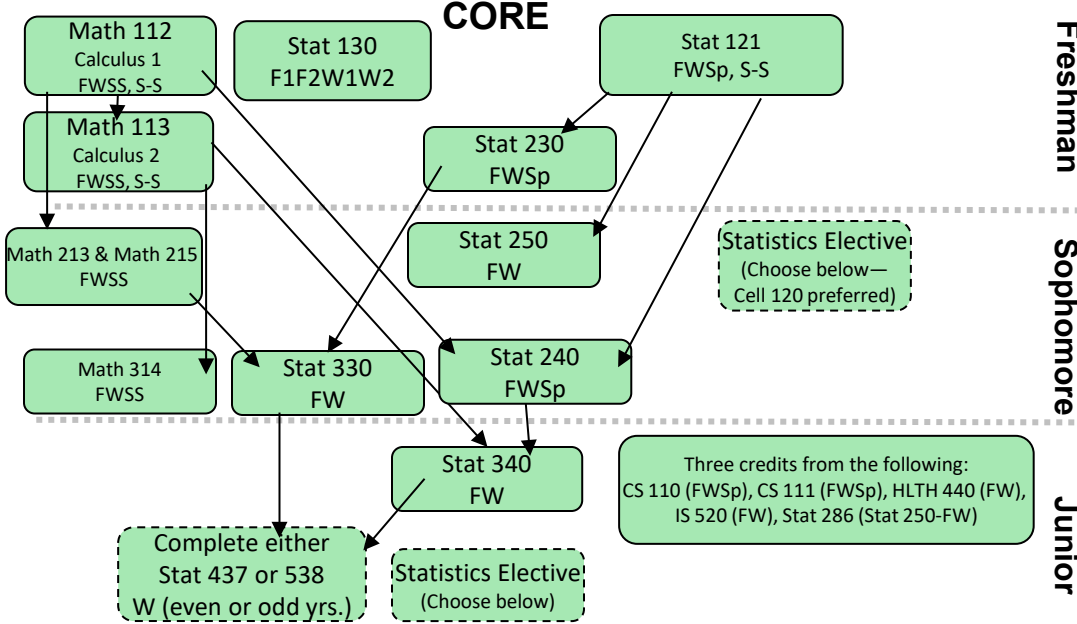

Biostatistics Emphasis

Requirements / Prerequisites

2025-2026 Academic Year

Major (55 Hours)

1. Complete Stats 121 and 130.
2. Complete the following courses: Stat 230, Stat 240, Stat 250, Stat 330, Stat 340, Stat 390
3. Complete the following courses: Math 112 and 113, 213, 215.
4. Complete 3 hours from the following: CS 110, CS 111, Hlth 440, IS 520, Stat 286.
5. Complete the following course: Math 314.
6. Complete 3 hours from the following: Stat 437 or Stat 538.
7. Complete 6 Elective hours from the following (Courses filling requirement 7 will not double count with requirement 6, 8, or 9): Bio 350, Cell 120, Cell 305, Chem 105, Chem 111, Hlth 345, Mmbio 240, PWS 340, Stat 437, Stat 538.
8. Complete 3 elective hours from the following (Courses filling requirement 8 will not double count with requirement 6, 7, or 9): Stat 234, Stat 251, Stat 274, Stat 281, Stat 286, Stat 348, Stat 381, Stat 386, Stat 395R, Stat 435, Stat 437, Stat 451, Stat 466, Stat 469, Stat 482, Stat 483, Stat 486, Stat 487, Stat 495R, Stat 496R, Stat 497R, Stat 531, Stat 538.
9. Complete 6 elective hours from the following (Courses filling requirement 9 will not double count with requirement 6, 7, or 8): Hlth 345, Math 341, Math 342, Stat 234, Stat 251, Stat 274, Stat 281, Stat 286, Stat 348, Stat 381, Stat 386, Stat 395R, Stat 435, Stat 437, Stat 451, Stat 466, Stat 469, Stat 482, Stat 483, Stat 486, Stat 487, Stat 495R, Stat 496R, Stat 497R, Stat 531, Stat 538.
10. *No more than 3 combined credit hours of Stat 496R, or Stat 497R may be counted toward this requirement.

Minor (18 Hours)

1. Complete one of the following: Stat 121, or Stat 201.
2. Complete one of the following: CS 110, CS 111, Stat 250.
3. Complete: Stat 230
4. Complete either Stat 220 or Stat 330.
5. Complete 6 hours from the following: Stat 234, Stat 240, Stat 250, Stat 251, Stat 281, Stat 286, Stat 340, Stat 348, Stat 381, Stat 386.