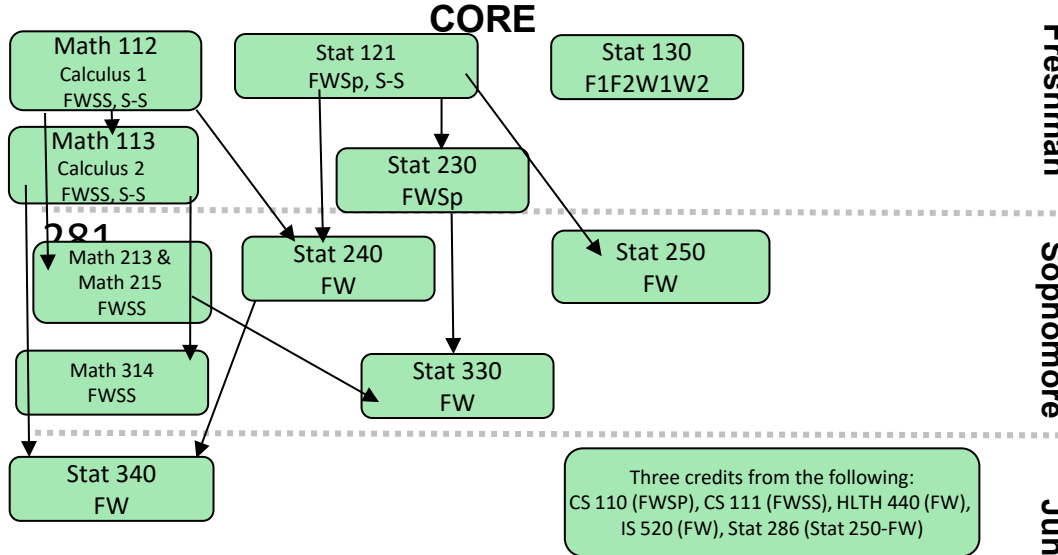

## Minor (19 Hours)

- Complete one of the following: Stat 121, or Stat 201.
- Complete one of the following: CS 110, CS 111, Stat 250.
- Complete either Stat 220 or Stat 330.
- Complete 6 hours from the following: Stat 234, Stat 240, Stat 250, Stat 251, Stat 281, Stat 286, Stat 340, Stat 348, Stat 381, Stat 386.

Note:  
Courses only count once towards the major.

Guide only—please consult MyMAP for full requirements.  
Please Note: When Taught is subject to change.

Statistics Elective (Choose below)	Statistics Elective (Choose below)
Statistics Elective (Choose below)	Statistics Elective (Choose below)
Statistics Elective (Choose below)	Statistics Elective (Choose below)