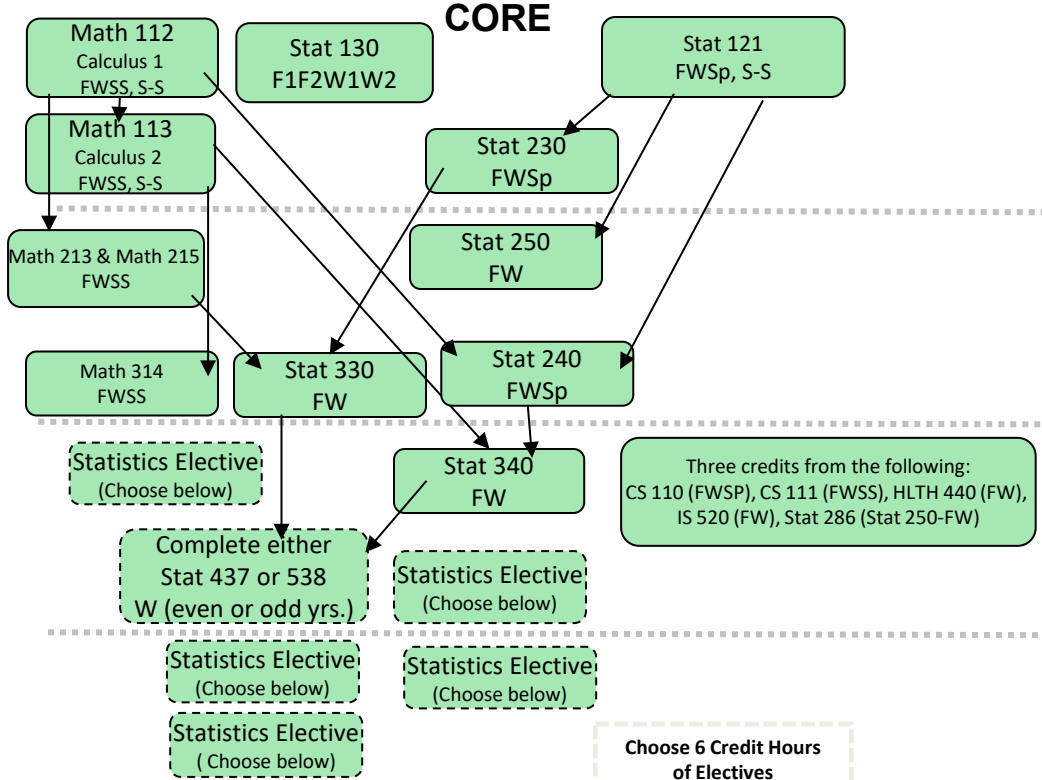

BYU Statistics Emphasis

Requirements / Prerequisites

2024-2025 Academic Year

Major (53.5 Hours)

- Complete Stats 121 and 130.
- Complete the following courses: Stat 230, Stat 240, Stat 250, Stat 330, Stat 340.
- Complete the following courses: Math 112 and 113, 213, 215.
- Complete 3 hours from the following: CS 110, CS 111, Hlth 440, IS 520, Stat 286.
- Complete the following course: Math 314.
- Complete 3 hours from the following: Stat 437 or Stat 538.
- Complete 6 Elective hours from the following (Courses filling requirement 7 will not double count with requirement 6, 8, or 9): Bio 350, Cell 120, Cell 305, Chem 105, Chem 111, Hlth 345, Mmbio 240, PWS 340, Stat 437, Stat 538.
- Complete 3 elective hours from the following (Courses filling requirement 8 will not double count with requirement 6, 7, or 9): Stat 234, Stat 251, Stat 274, Stat 281, Stat 286, Stat 348, Stat 381, Stat 386, Stat 435, Stat 437, Stat 451, Stat 466, Stat 469, Stat 482, Stat 483, Stat 486, Stat 495R, Stat 531, Stat 538.
- Complete 6 elective hours from the following (Courses filling requirement 9 will not double count with requirement 6, 7, or 8): Hlth 345, Math 341, Math 342, Stat 234, Stat 251, Stat 274, Stat 281, Stat 286, Stat 348, Stat 381, Stat 386, Stat 395R, Stat 435, Stat 437, Stat 451, Stat 466, Stat 469, Stat 482, Stat 483, Stat 486, Stat 495R, Stat 496R*, Stat 497R*, Stat 531, Stat 538.
- *No more than 3 combined credit hours of Stat 496R, or Stat 497R may be counted toward this requirement.

Minor (19 Hours)

- Complete one of the following: Stat 121, or Stat 201.
- Complete one of the following: CS 110, CS 111, Stat 250.
- Complete either Stat 220 or Stat 330.
- Complete 6 hours from the following: Stat 234, Stat 240, Stat 250, Stat 251, Stat 281, Stat 286, Stat 340, Stat 348, Stat 381, Stat 386.