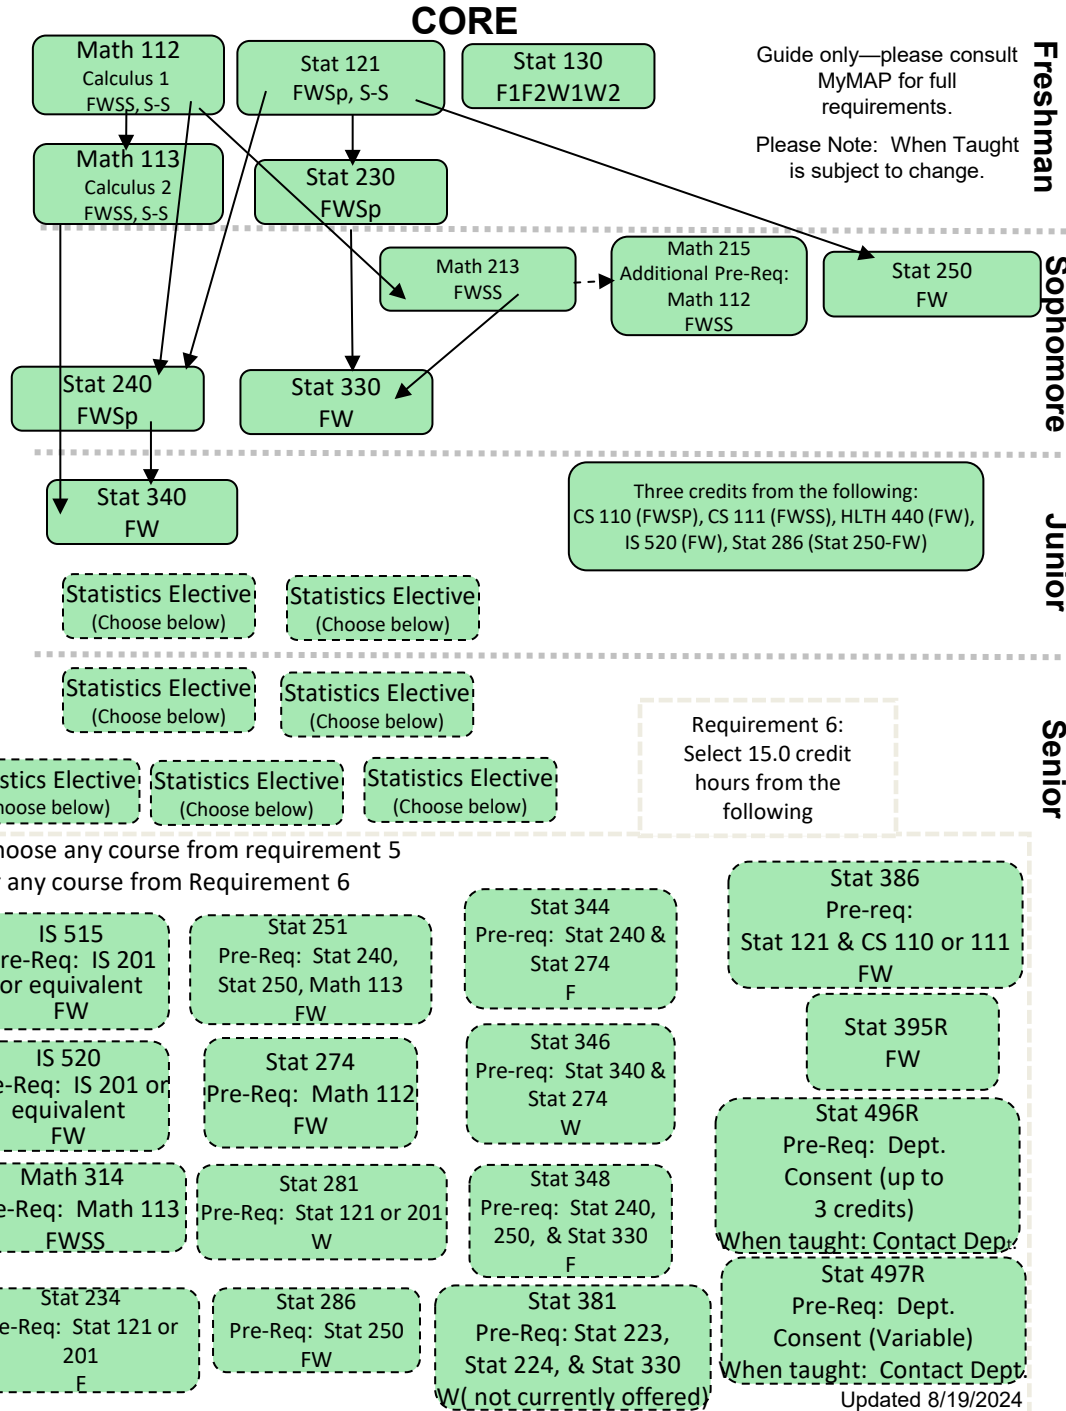

## Major (53.5 Hours)

1. Complete the following courses: Stat 121 and Stat 130
2. Complete the following courses: Stat 230, Stat 240, Stat 250, Stat 330, Stat 340
3. Complete the following courses: Math 112, Math 113, Math 213, Math 215.
4. Complete 3 hours from the following: CS 110, CS 111, HLTH 440, IS 520, Stat 286.
5. Complete 6.0 Elective hours selected from the following: Stat 435, Stat 437, Stat 451, Stat 466, Stat 469, Stat 482, Stat 483, Stat 486, Stat 495R, Stat 531, Stat 538.
6. Complete 15.0 Elective hours from the following: IS 515, IS 520, Math 314, Stat 234, Stat 251, Stat 274, Stat 281, Stat 286, Stat 344, Stat 346, Stat 348, Stat 381, Stat 386, Stat 395R, Stat 435, Stat 437, Stat 451, Stat 466, Stat 469, Stat 482, Stat 483, Stat 486, 495R, Stat 496R\*, Stat 497R\*, Stat 531, Stat 538.

## Minor (19 Hours)

1. Complete one of the following: Stat 121, or Stat 201.
2. Complete one of the following: CS 110, CS 111, Stat 250.
3. Complete either Stat 220 or Stat 330.
4. Complete 6 hours from the following: Stat 234, Stat 240, Stat 250, Stat 251, Stat 281, Stat 286, Stat 340, Stat 348, Stat 381, Stat 386.

Requirement 5:  
Select 6.0 credit hours  
from the following:

Stat 495R  
Pre-Req: None  
When Taught: Contact Dept.

Stat 531  
Pre-Req: Stat 330 &  
Stat 340 & Math 213  
F

Stat 538  
Pre-Req: Stat 330 &  
Stat 340  
W Odd Years

Note: Courses  
only count  
once towards  
the major.

Guide only—please consult  
MyMAP for full  
requirements.  
Please Note: When Taught  
is subject to change.

Freshman

Sophomore

Junior

Senior