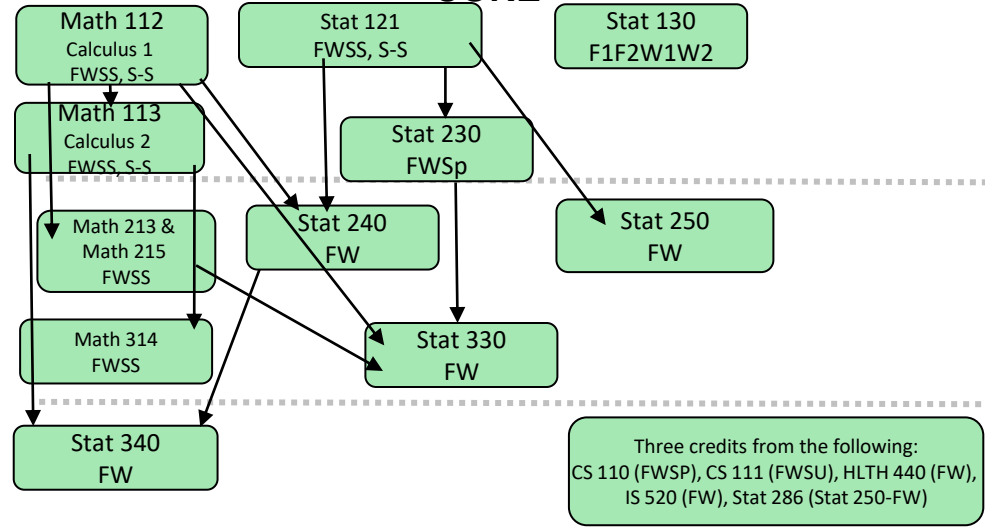

BYU Statistics: Statistical Science Emphasis Requirements / Prerequisites

2022-203 Academic Year

Major (53.5 Hours)

1. Complete the following: Stat 212 and Stat 130.
2. Complete the following courses: Stat 230, Stat 240, Stat 250, Stat 330, Stat 340.
3. Complete the following courses: Math 112, Math 113, Math 213, & Math 215.
4. Complete three credits of the following: CS 110, CS 111, HLTH 440, IS 520, Stat 286.
5. Complete the following course: Math 314.
6. Complete 6.0 Elective hours from the following: Stat 435, Stat 437, Stat 451, Stat 466, Stat 469, Stat 482, Stat 483, Stat 486, Stat 495R, Stat 531, Stat 538.
7. Complete 12.0 Elective hours from the following (courses used in requirement 6 will not double count in requirement 7): C S 110, CS 111, Math 334, Math 341, Math 342, Stat 234, Stat 251, Stat 274, Stat 286, Stat 381, Stat 386, Stat 395R, Stat 435, Stat 437, Stat 451, Stat 466, Stat 469, Stat 482, Stat 483, Stat 486, Stat 495R, Stat 496R, Stat 497R, Stat 531, Stat 538

Note: No more than 3 hours of a combination of Stat 496R or Stat 497R may be counted towards requirement 7.

Minor (19 Hours)

1. Complete one of the following: Stat 121, or Stat 201.
2. Complete Math 112, Math 213, Math 215, Stat 230, Stat 240, Stat 330.

Requirement 6
Choose 6.0 credits

Requirement 7
Choose 12.0 credits

Note:
Courses only count once towards the major.

Guide only—please consult MyMAP for full requirements.

Please Note: When Taught is subject to change.