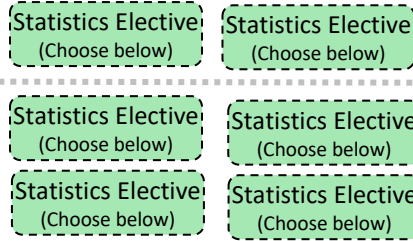

BYU Statistics: Statistical Science Emphasis Requirements / Prerequisites

2022-203 Academic Year

Major (53.5 Hours)

1. Complete the following: Stat 212 and Stat 130.
2. Complete the following courses: Stat 230, Stat 240, Stat 250, Stat 330, Stat 340.
3. Complete the following courses: Math 112, Math 113, Math 213, & Math 215.
4. Complete three credits of the following: CS 110, CS 111, HLTH 440, IS 520, Stat 286.
5. Complete the following course: Math 314.
6. Complete 6.0 Elective hours from the following: Stat 435, Stat 437, Stat 451, Stat 466, Stat 469, Stat 482, Stat 483, Stat 486, Stat 495R, Stat 531, Stat 538.
7. Complete 12.0 Elective hours from the following (courses used in requirement 6 will not double count in requirement 7): C S 110, CS 111, Math 334, Math 341, Math 342, Stat 234, Stat 251, Stat 274, Stat 286, Stat 381, Stat 386, Stat 395R, Stat 435, Stat 437, Stat 451, Stat 466, Stat 469, Stat 482, Stat 483, Stat 486, Stat 495R, Stat 496R, Stat 497R, Stat 531, Stat 538

Requirement 6
Choose 6.0 credits

Requirement 7
Choose 12.0 credits

Note:
Courses only count once towards the major.

Guide only—please consult MyMAP for full requirements.

Please Note: When Taught is subject to change.