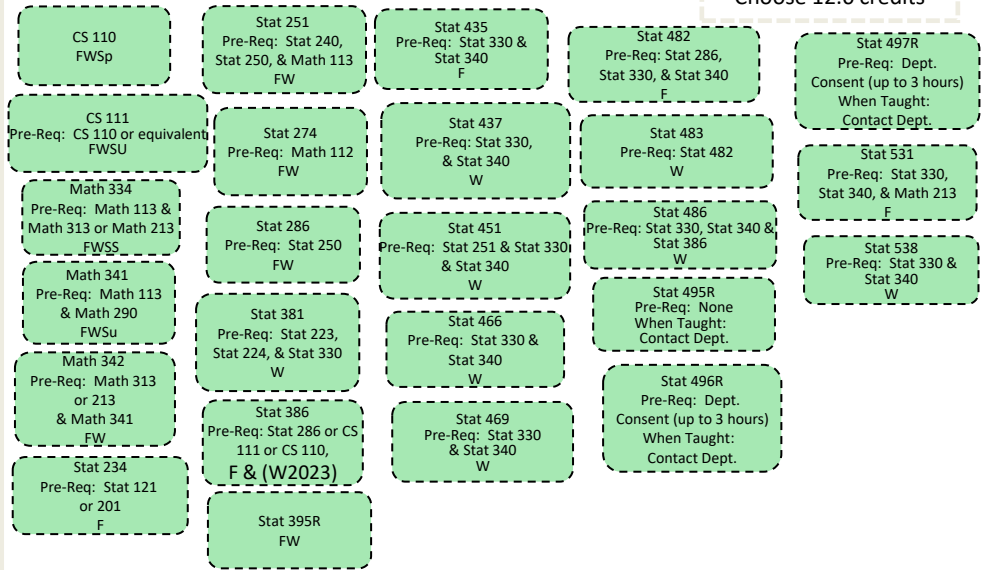

Note: No more than 3 hours of a combination of Stat 496R or Stat 497R may be counted towards requirement 7.

Minor (19 Hours)

1. Complete one of the following: Stat 121, or Stat 201.
2. Complete Math 112, Math 213, Math 215, Stat 230, Stat 240, Stat 330.

Requirement 6
Choose 6.0 credits

Requirement 7
Choose 12.0 credits

Note:
Courses only count once towards the major.

Guide only—please consult MyMAP for full requirements.

Please Note: When Taught is subject to change.

Freshman
Sophomore
Junior
Senior