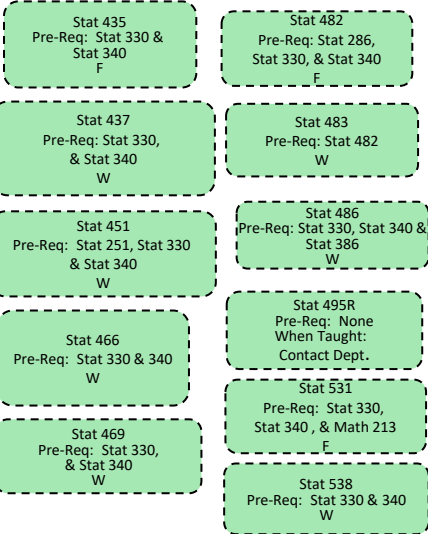

Note: No more than 3 hours of a combination of Stat 496R or Stat 497R may be counted towards requirement 7.

Minor (19 Hours)

1. Complete one of the following: Stat 121, or Stat 201.
2. Complete Math 112, Math 213, Math 215, Stat 230, Stat 240, Stat 330.

Requirement 6
Choose 6.0 credits

Requirement 7
Choose 12.0 credits

Note:
Courses only count once towards the major.

Guide only—please consult MyMAP for full requirements.

Please Note: When Taught is subject to change.