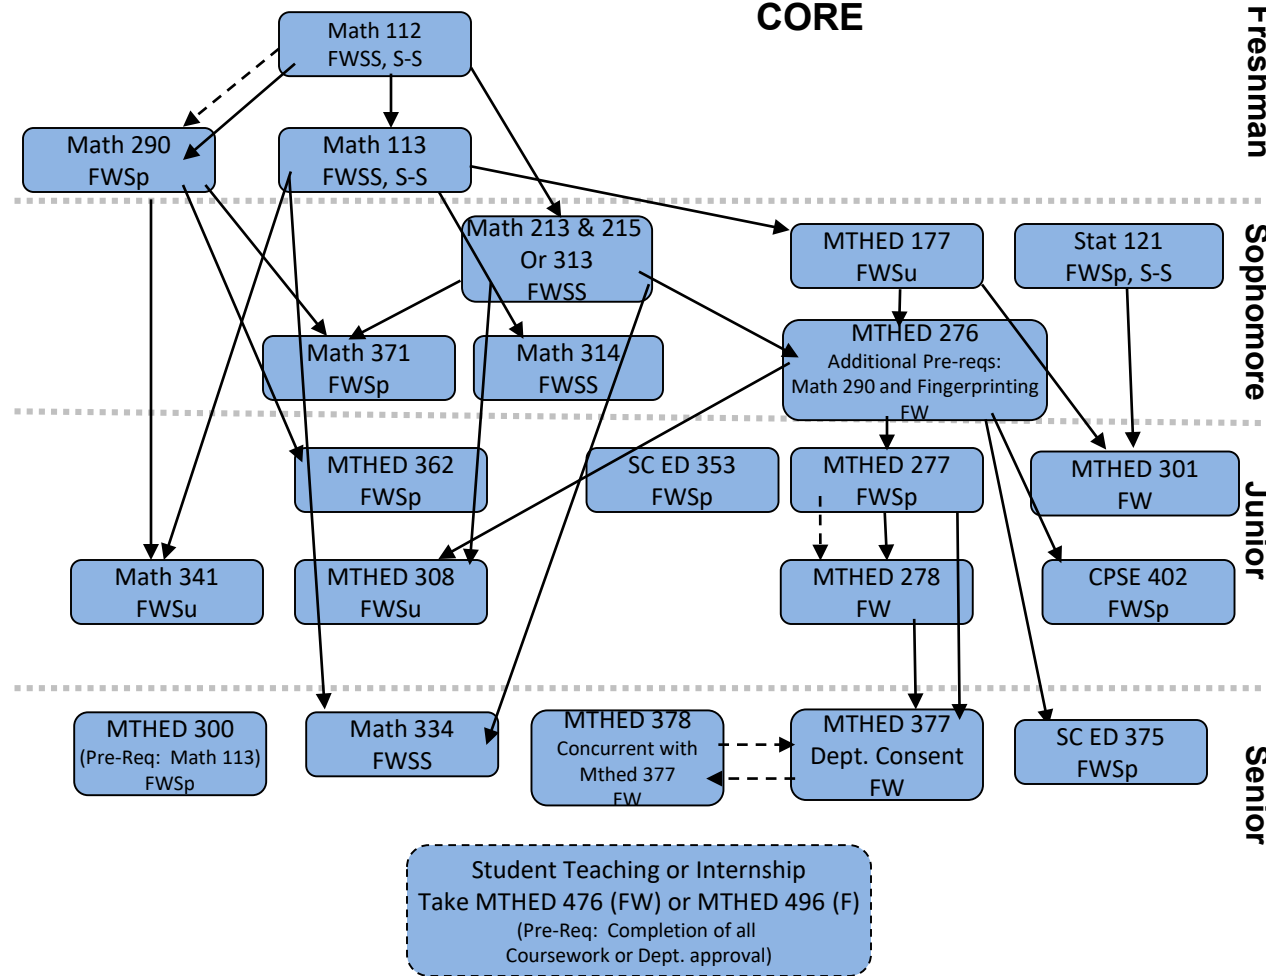

BYU Mathematics Education

Requirements / Prerequisites 2022-2023 Academic Year

Major (78 Hours)

- Admission into the Math Education major or minor requires the following: **1)** 2.7 minimum high school/college GPA (be in the average of 3.0 for cohort), **2)** fingerprint background check, **3)** a cohort average ACT score of 21.25 (17 minimum) in English, average cohort score of 21.25 (17 minimum) in math, and an average cohort writing score of 6.60 (5 minimum) **or** a SAT average cohort verbal score of 543.33, average cohort math score of 532.5, and an average cohort essay score of 5.30. Anyone who has not taken the Praxis Core Writing test and receive a 165.
- Grades below C in professional education courses or content courses will not be accepted in the teaching major or teaching minor. Maintain minimum 2.7 (3.0 for cohort) GPA to qualify for student teaching.
- Complete Core Requirements: MTHED 177, MTHED 276, MTHED 277, MTHED 278, MTHED 308, MTHED 377, MTHED 378. Note: FBI Fingerprinting and background clearance must be completed prior to enrollment in MTHED 276.
- Complete the following: Math 112, Math 113, Math 290, Math 314, Math 334, Math 341, Math 371, MTH-MTHED 300, MTHED 301, MTH-MTHED 362, Stat 121.
- Complete either Math 313 or Math 213 and 215.
- Complete the following Professional Education Component: CPSE 402, SC ED 353, SC ED 375.
- Complete 12 hours of one of the following: MTHED 476, MTHED 496.

Minor (37 Hours)

Admission requirements for the Math Education major are the same as for the major.

- Grades below C in professional education courses or content courses will not be accepted in the teaching major or teaching minor. Teacher candidates must have a 2.7 total GPA to qualify for student teaching.
- Complete the following courses: Math 112, Math 113, Math 313 or Math 213 & 215, MTHED 177, MTHED 277, MTHED 278, MTHED 301, MTHED 308, MTHED 377, MTHED 378, and Stat 121.
- Complete MTHED 477R